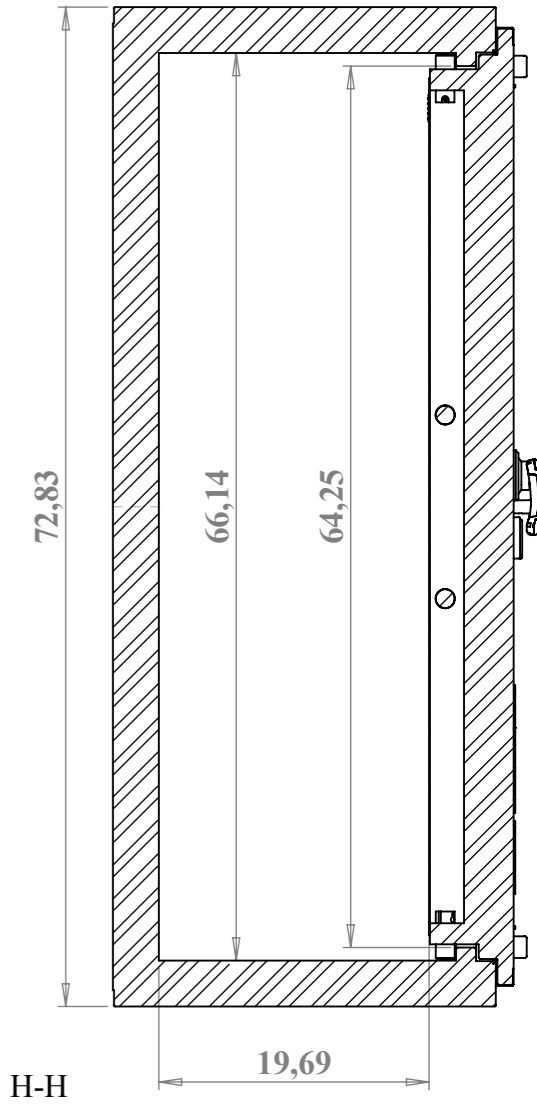

I-I (1 : 15)

G-G

H-H

F-F

D	-	-
C	-	-
B	-	-

Warning! Modifications only in Bazancourt

Part	CHUBBSAFES Model 6652EX (1139)	Material
Product	CERTIFIED SAFE (EMPIRE SAFE)	Finishing
		General tolerance

GUNNEBO
For a safer world®

Drawing by :
C. Baron

Creation date :
07/06/2010

Scale :
1/14

A3: 38 96 071 **A**