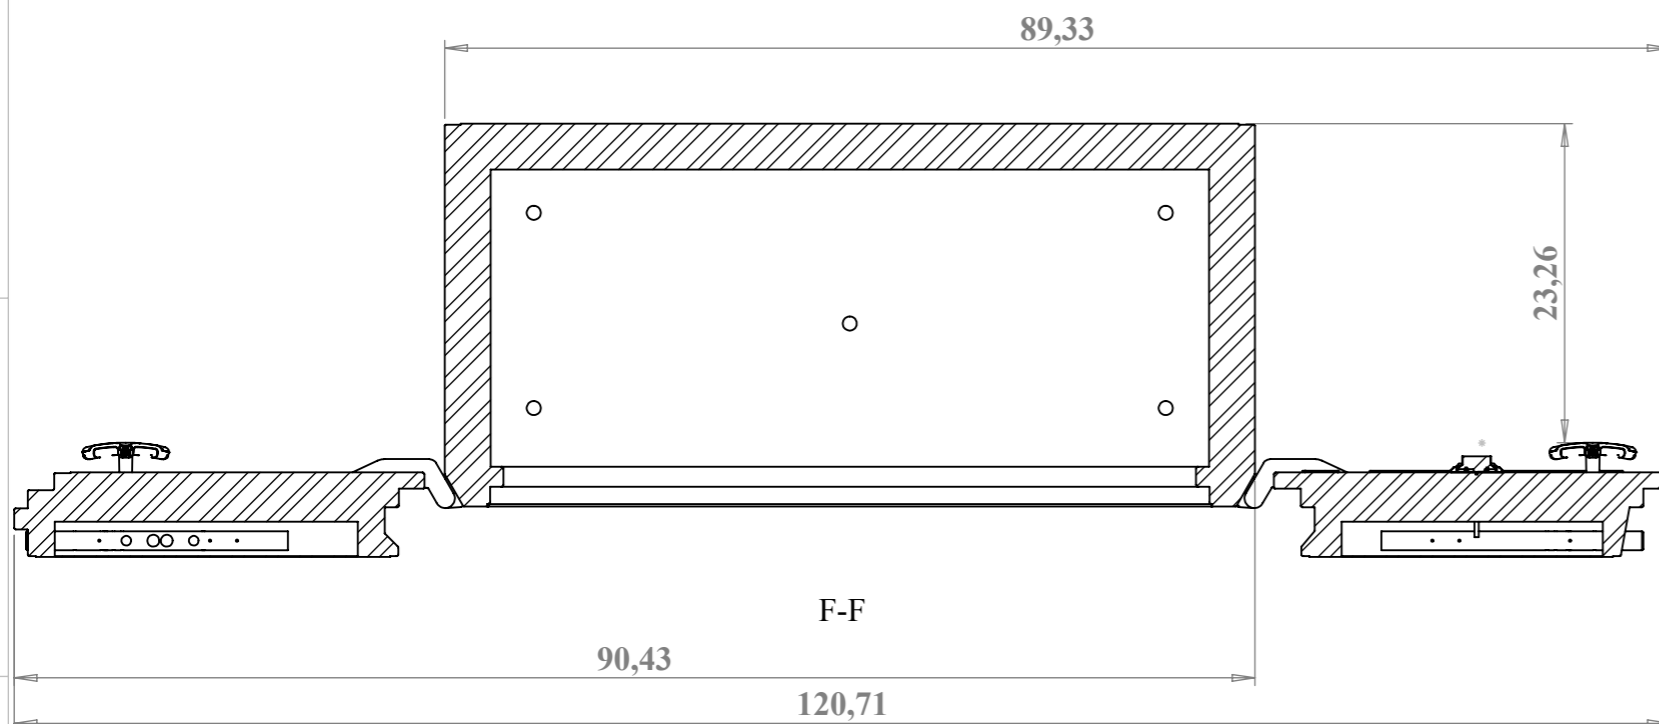

I-I (1 : 15)

G-G

H-H

F-F

D	-	-
C	-	-
B	-	-

Warning! Modifications only in Bazancourt

Part	CHUBBSAFES Model 6652EX (1139)	Material
Product	CERTIFIED SAFE (EMPIRE SAFE)	Finishing
		General tolerance

GUNNEBO
For a safer world®

Drawing by :
C. Baron

Creation date :
07/06/2010

Scale :
1/14

A3: 38 96 071 **A**