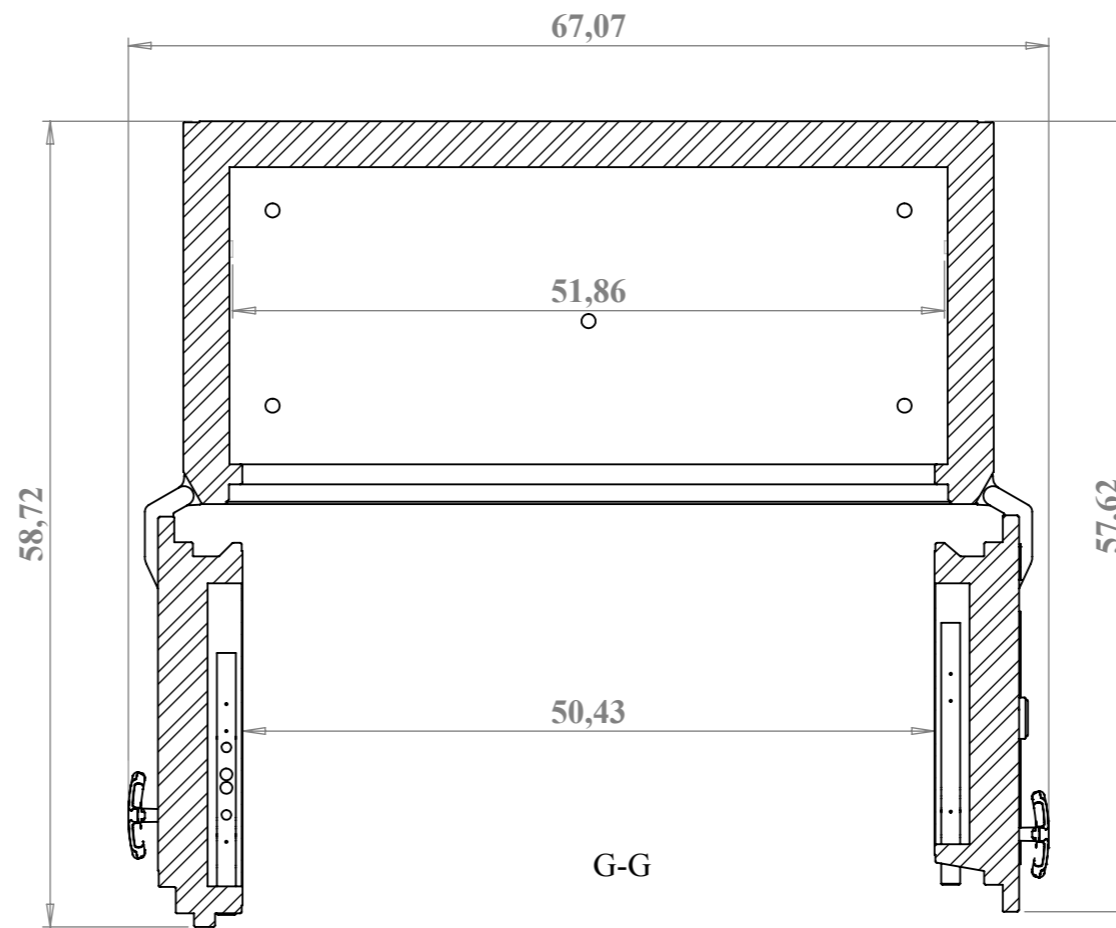

I-I (1 : 15)

G-G

H-H

F-F

D	-	-
C	-	-
B	-	-

Warning! Modifications only in Bazancourt

Part	CHUBBSAFES Model 6652EX (1139)	Material
Product	CERTIFIED SAFE (EMPIRE SAFE)	Finishing
		General tolerance

GUNNEBO
For a safer world®

Drawing by :
C. Baron

Creation date :
07/06/2010

Scale :
1/14

A3: 38 96 071 **A**