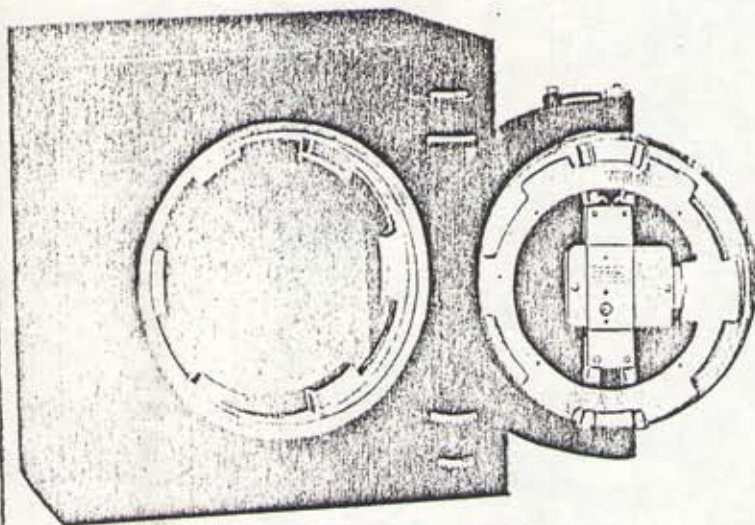

Over 20,000 York 400 Line Chests Are Today Protecting Millions of Dollars

CLOSED VIEW
Showing Formidable Exterior Appearance

OPEN VIEW
Showing Double Relocking Bolts

OPEN VIEW
Showing Massive Door and Interlocking Lugs

DIMENSIONS

No.	OUTSIDE			Overall Depth	INSIDE			Clear Door Opening	Metal Thickness		Door Overall	Cubic Inch Capacity	Approx. Shipping Weight
	High	Wide	Deep		High	Wide	Deep		Walls	Door			
480 ✓	14"	14 1/2"	14 15/16"	18 1/16"	12"	12 1/2"	10 3/16"	9 5/16"	1"	1 1/2"	4 7/16"	1547	480
485	18"	20"	14 15/16"	18 1/16"	16"	18"	10 3/16"	9 5/16"	1"	1 1/2"	4 7/16"	2970	685
486	20"	20"	15 1/2"	19"	18"	18"	11 1/16"	12 5/16"	1"	1 1/2"	4 7/16"	3584	750
487	20"	24"	24 1/2"	27 1/2"	18"	22"	19 3/16"	13 13/16"	1"	1 1/2"	4 7/16"	7748	1175
488	30"	24"	24"	27 1/2"	28"	22"	19 3/16"	13 13/16"	1"	1 1/2"	4 7/16"	12051	1500
456	32"	32"	30"	34 13/16"	30"	30"	24 13/16"	21 1/16"	1"	1 1/2"	5 3/8"	22331	2100