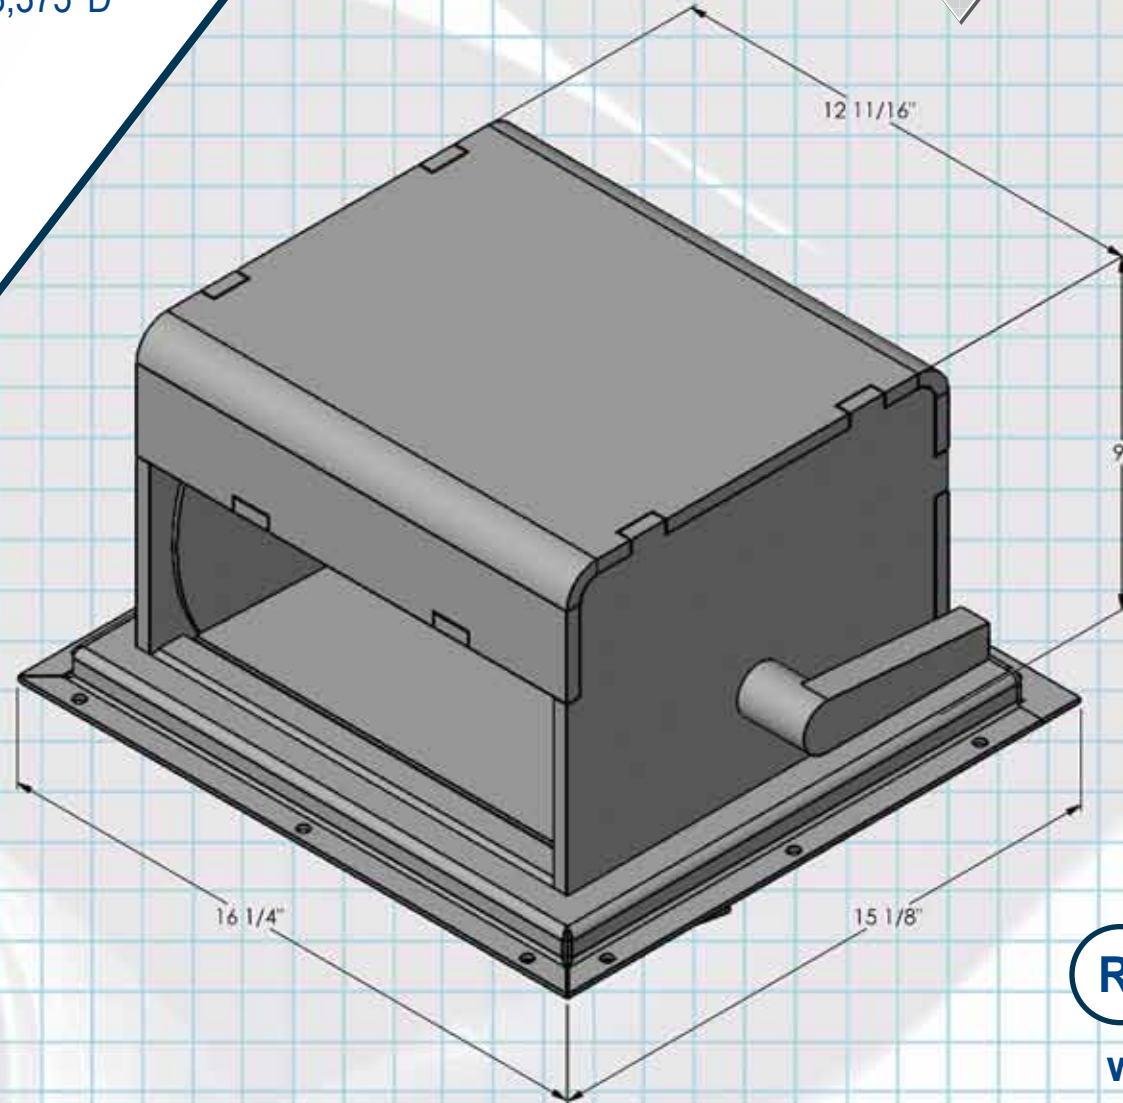

SECURIFORT
INC

- ❖ **Fast deposit accessories**
- ❖ **1/4-1/2" Steel Construction**

ROTARY HOPPER

SPECIFICATIONS:

- NEED TOP SAFE OPENING:
12,375" X 11,000"
- ROTARY OPENING:
4,875"H X 11,50"W X 8,375"D

SECURIFORT
INC