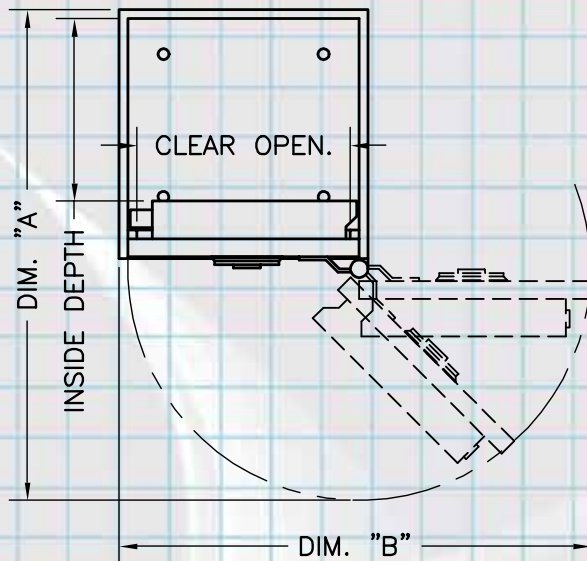

SECURIFORT
INC

- ◆ **TL15 rated mechanism**
- ◆ **Pry resistant door**
- ◆ **Formed Body**
- ◆ **Re-locking device with 1/4 thick hard plate**
- ◆ **"C" rated safe**

"C" Rated Safe

PC 686

SPECIFICATIONS:

- ◆ BODY BUILT IN 1/2" THICK SOLID STEEL.
- ◆ DOOR MADE OF 1" THICK SOLID STEEL.
- ◆ LOCK #6730 S&G STANDARD WITH ILCO FLUSH DIAL & RING.
- ◆ BOLT WORK WITH 3 SLIDING BOLTS 1" Ø & MECHANISM PROTECTED BY HARD PLATE.
- ◆ 4 ANCHOR HOLES 5/8 DIA.
- ◆ PAINTED FINISH.

SECURIFORT
INC

"C" RATED SAFE

MODEL #	C151414	C202020	C302020	C302424	C402424
DIM. "A"	27 9/16"	39 9/16"	39 9/16"	47 9/16"	47 9/16"
DIM. "B"	26 1/2"	38 1/2"	38 1/2"	46 1/2"	46 1/2"
CL. OPENING	12"	18"	18"	22"	22"
INS. DEPTH	10 1/4"	16 1/4"	16 1/4"	20 1/4"	20 1/4"
Overall DEPTH	15 1/8"	21 1/8"	21 1/8"	25 1/8"	25 1/8"
SHELF QTY	1	2	3	3	4
WEIGHT/lbs	185	380	520	650	720