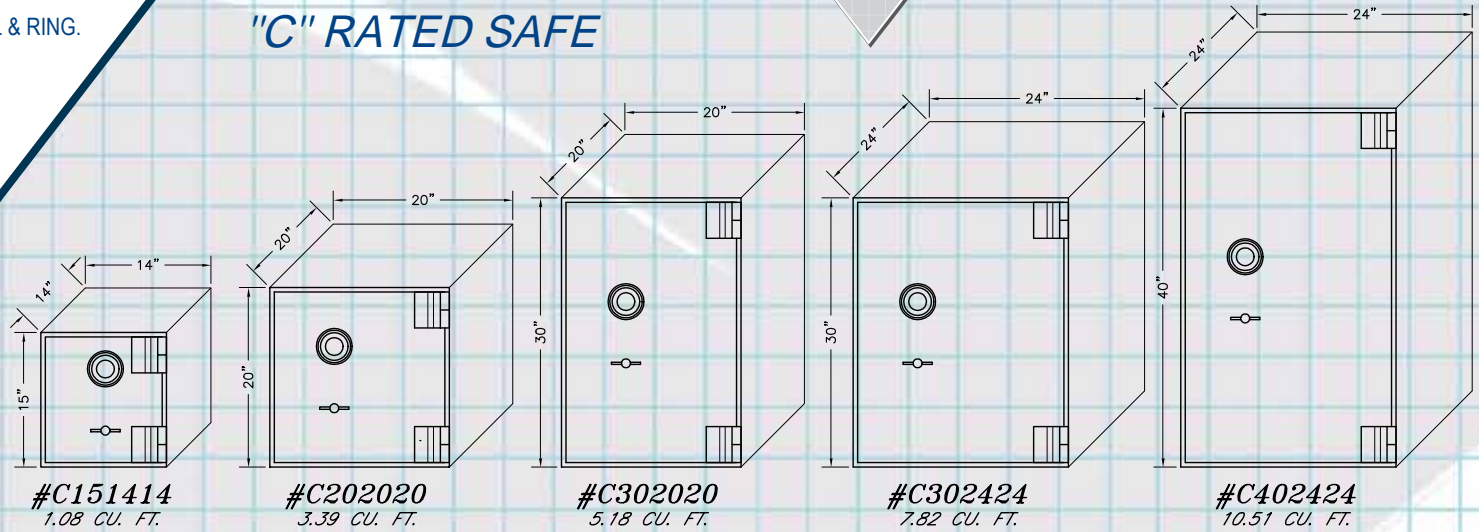

SECURIFORT
INC

- ◆ **TL15 rated mechanism**
- ◆ **Pry resistant door**
- ◆ **Formed Body**
- ◆ **Re-locking device with 1/4 thick hard plate**
- ◆ **"C" rated safe**

"C" Rated Safe

PC 686

SPECIFICATIONS:

- ◆ BODY BUILT IN 1/2" THICK SOLID STEEL.
- ◆ DOOR MADE OF 1" THICK SOLID STEEL.
- ◆ LOCK #6730 S&G STANDARD WITH ILCO FLUSH DIAL & RING.
- ◆ BOLT WORK WITH 3 SLIDING BOLTS 1" Ø & MECHANISM PROTECTED BY HARD PLATE.
- ◆ 4 ANCHOR HOLES 5/8 DIA.
- ◆ PAINTED FINISH.

SECURIFORT
INC

"C" RATED SAFE

MODEL #	C151414	C202020	C302020	C302424	C402424
DIM. "A"	27 9/16"	39 9/16"	39 9/16"	47 9/16"	47 9/16"
DIM. "B"	26 1/2"	38 1/2"	38 1/2"	46 1/2"	46 1/2"
CL. OPENING	12"	18"	18"	22"	22"
INS. DEPTH	10 1/4"	16 1/4"	16 1/4"	20 1/4"	20 1/4"
Overall DEPTH	15 1/8"	21 1/8"	21 1/8"	25 1/8"	25 1/8"
SHELF QTY	1	2	3	3	4
WEIGHT/lbs	185	380	520	650	720