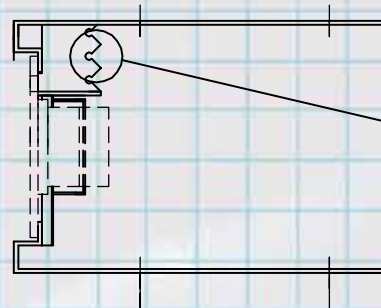

SECURIFORT
INC

- ❖ **Ideal for Fast Cash deposit**
- ❖ **Bolt-down hardware included**

**Burglary Safe
With Time Delay Lock**

PC 413

SPECIFICATIONS:

- ◆ BODY BUILT IN 1/8" THICK SOLID STEEL.
- ◆ DOOR MADE OF 1/4" THICK SOLID STEEL.
- ◆ DEPOSIT OPENING OF 1/2" x 5 1/2" WITH ANTI-FISH DOUBLE PROTECTIVE STEEL BAFFLE.
- ◆ PROTECTIVE STEEL PLATE OVER LATCH.
- ◆ 4 ANCHORING HOLES ON TOP AND BOTTOM PLATE, WITH FIXING BRACKETS.
- ◆ TIME DELAY LOCK WITH MEDECO CYLINDER.
- ◆ FLASH PACK SYSTEM TO ADVISE WHEN DOOR IS READY TO OPEN.
- ◆ HIGH QUALITY PAINT WITH ANTI-RUST TREATMENT.
- ◆ WEIGHT: 28 LBS (12,7 KG)

SECURIFORT
INC

BURGLARY SAFE
WITH TIME DELAY LOCK

TOP VIEW

ELEVATION

VERTICAL SECTION

DETAIL OF
DOUBLE PROTECTION
STEEL BAFFLE.

PC 413

www.securifort.com