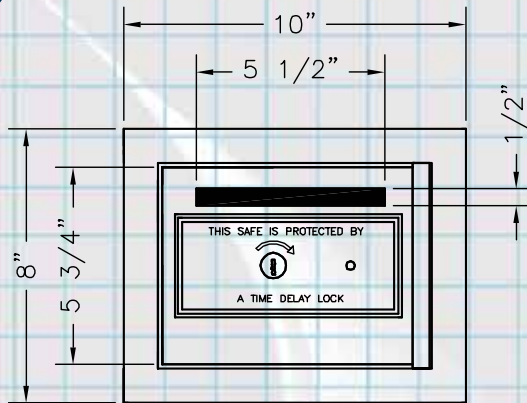

SECURIFORT
INC

- ❖ **Ideal for Fast Cash deposit**
- ❖ **Bolt-down hardware included**

**Burglary Safe
With Time Delay Lock**

PC 413

SPECIFICATIONS:

- ◆ BODY BUILT IN 1/8" THICK SOLID STEEL.
- ◆ DOOR MADE OF 1/4" THICK SOLID STEEL.
- ◆ DEPOSIT OPENING OF 1/2" x 5 1/2" WITH ANTI-FISH DOUBLE PROTECTIVE STEEL BAFFLE.
- ◆ PROTECTIVE STEEL PLATE OVER LATCH.
- ◆ 4 ANCHORING HOLES ON TOP AND BOTTOM PLATE, WITH FIXING BRACKETS.
- ◆ TIME DELAY LOCK WITH MEDECO CYLINDER.
- ◆ FLASH PACK SYSTEM TO ADVISE WHEN DOOR IS READY TO OPEN.
- ◆ HIGH QUALITY PAINT WITH ANTI-RUST TREATMENT.
- ◆ WEIGHT: 28 LBS (12,7 KG)

SECURIFORT
INC

BURGLARY SAFE
WITH TIME DELAY LOCK

TOP VIEW

ELEVATION

VERTICAL SECTION

DETAIL OF
DOUBLE PROTECTION
STEEL BAFFLE.

PC 413

www.securifort.com