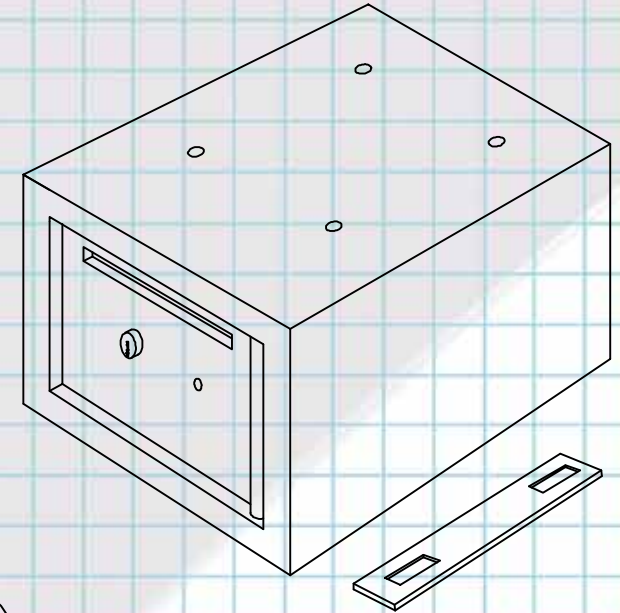

SECURIFORT
INC

- ❖ **Ideal for Fast Cash deposit**
- ❖ **Bolt-down hardware included**

**Burglary Safe
With Time Delay Lock**

PC 413

SPECIFICATIONS:

- ◆ BODY BUILT IN 1/8" THICK SOLID STEEL.
- ◆ DOOR MADE OF 1/4" THICK SOLID STEEL.
- ◆ DEPOSIT OPENING OF 1/2" x 5 1/2" WITH ANTI-FISH DOUBLE PROTECTIVE STEEL BAFFLE.
- ◆ PROTECTIVE STEEL PLATE OVER LATCH.
- ◆ 4 ANCHORING HOLES ON TOP AND BOTTOM PLATE, WITH FIXING BRACKETS.
- ◆ TIME DELAY LOCK WITH MEDECO CYLINDER.
- ◆ FLASH PACK SYSTEM TO ADVISE WHEN DOOR IS READY TO OPEN.
- ◆ HIGH QUALITY PAINT WITH ANTI-RUST TREATMENT.
- ◆ WEIGHT: 28 LBS (12,7 KG)

SECURIFORT
INC

BURGLARY SAFE
WITH TIME DELAY LOCK

TOP VIEW

ELEVATION

VERTICAL SECTION

DETAIL OF
DOUBLE PROTECTION
STEEL BAFFLE.

PC 413

www.securifort.com