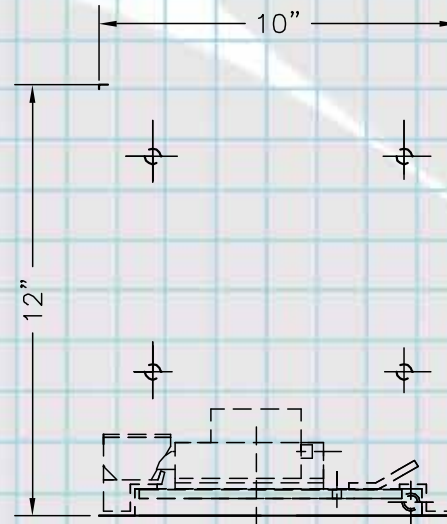

SECURIFORT
INC

- ❖ **Ideal for Fast Cash deposit**
- ❖ **Bolt-down hardware included**

**Burglary Safe
With Time Delay Lock**

PC 413

SPECIFICATIONS:

- ◆ BODY BUILT IN 1/8" THICK SOLID STEEL.
- ◆ DOOR MADE OF 1/4" THICK SOLID STEEL.
- ◆ DEPOSIT OPENING OF 1/2" x 5 1/2" WITH ANTI-FISH DOUBLE PROTECTIVE STEEL BAFFLE.
- ◆ PROTECTIVE STEEL PLATE OVER LATCH.
- ◆ 4 ANCHORING HOLES ON TOP AND BOTTOM PLATE, WITH FIXING BRACKETS.
- ◆ TIME DELAY LOCK WITH MEDECO CYLINDER.
- ◆ FLASH PACK SYSTEM TO ADVISE WHEN DOOR IS READY TO OPEN.
- ◆ HIGH QUALITY PAINT WITH ANTI-RUST TREATMENT.
- ◆ WEIGHT: 28 LBS (12,7 KG)

SECURIFORT
INC

BURGLARY SAFE
WITH TIME DELAY LOCK

TOP VIEW

ELEVATION

VERTICAL SECTION

DETAIL OF
DOUBLE PROTECTION
STEEL BAFFLE.

PC 413

www.securifort.com