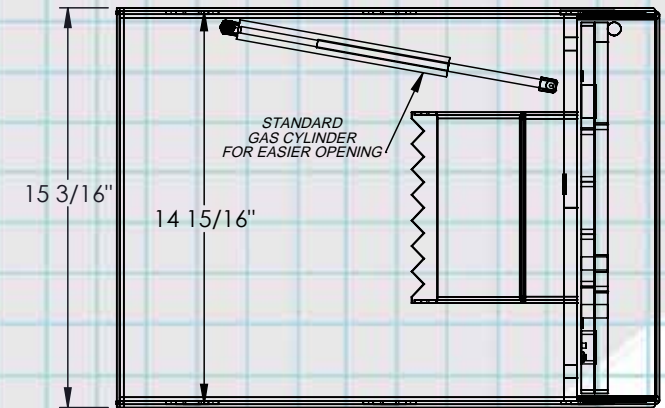

**FLOOR SAFE
1" STEEL DOOR
WITH DEPOSITORY**

FS-C121516-SLOT

www.securifort.com