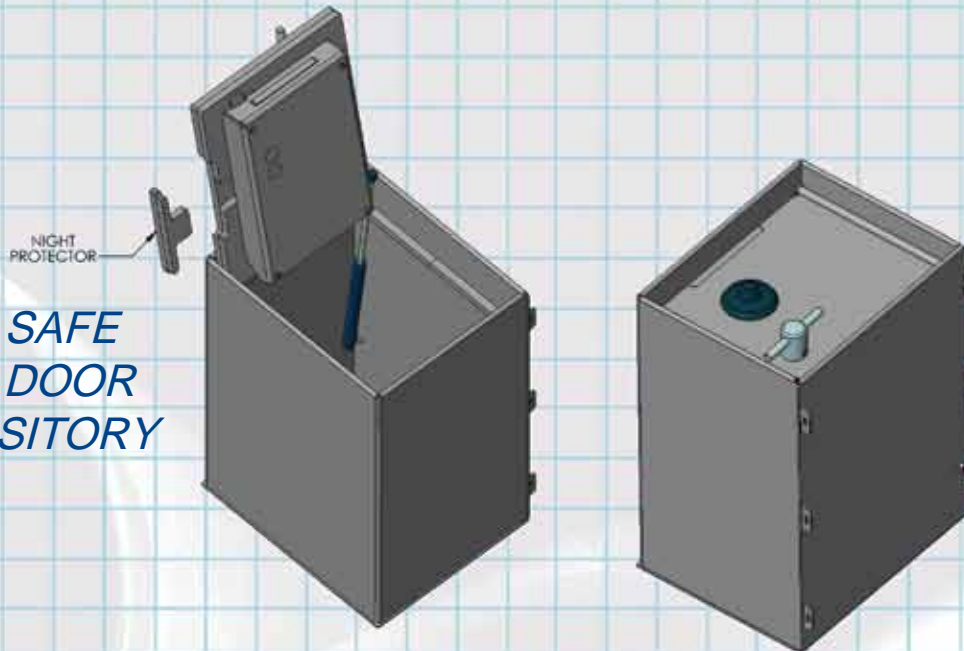

**SECURIFORT**  
INC

- ❖ Full size door
- ❖ Re-locking device with 1/4 inch hard plate
- ❖ Convenient removable plug for overnight protection
- ❖ 1 inch thick door (C rated)

**Floor Safe  
1" steel door  
with depository**

**FS-C121516-SLOT**

## SPECIFICATIONS:

- ◆ FRONT FRAME BUILT IN 1/4" THICK SOLID STEEL.
- ◆ DOOR MADE OF 1" THICK SOLID STEEL.
- ◆ DOOR IS LOCKED BY A MASSIVE SLIDING PLATE OF 1/2" X 5".
- ◆ REMOVABLE NIGHT PROTECTOR FOR DEPOSIT PLATE OF 1/2" X 5".
- ◆ THE MECHANISM IS PROTECTED BY A HARD PLATE 1/4" THICK.
- ◆ THE MECHANISM IS ALSO PROTECTED BY A 3 WHEEL COMBINATION LOCK THAT IS CONNECTED TO RELOCKING DEVICES IN CASE OF FORCED ENTRY ATTEMPT.
- ◆ FLOOR DEPOSIT OPENING 1/2" x 6".
- ◆ FLOOR COVER INCLUDED.
- ◆ CUBIC CAPACITY: 2798 CU IN.
- ◆ APPROX WEIGHT: 142 LBS.
- ◆ COLOR: CHARCOAL GREY.

**SECURIFORT**  
INC

**FLOOR SAFE  
1" STEEL DOOR  
WITH DEPOSITORY**

**FS-C121516-SLOT**

[www.securifort.com](http://www.securifort.com)