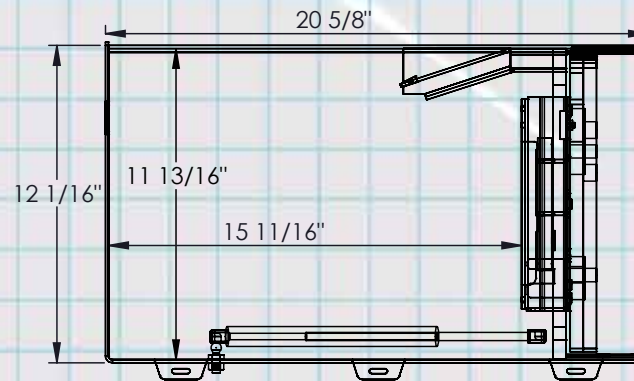

**FLOOR SAFE
1" STEEL DOOR
WITH DEPOSITORY**

FS-C121516-SLOT

www.securifort.com