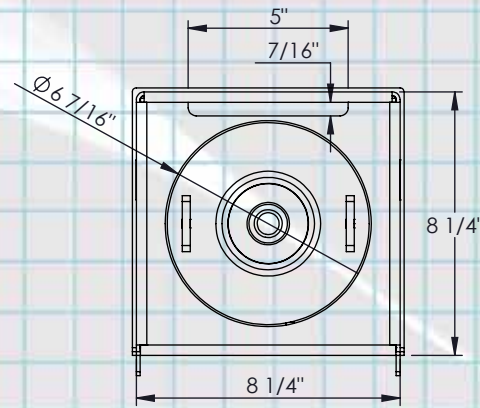

*FLOOR SAFE
1" STEEL DOOR*

FS-C080812-SLOT

www.securifort.com