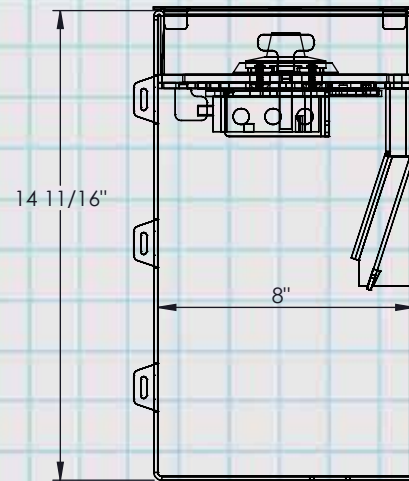

*FLOOR SAFE
1" STEEL DOOR*

FS-C080812-SLOT

www.securifort.com