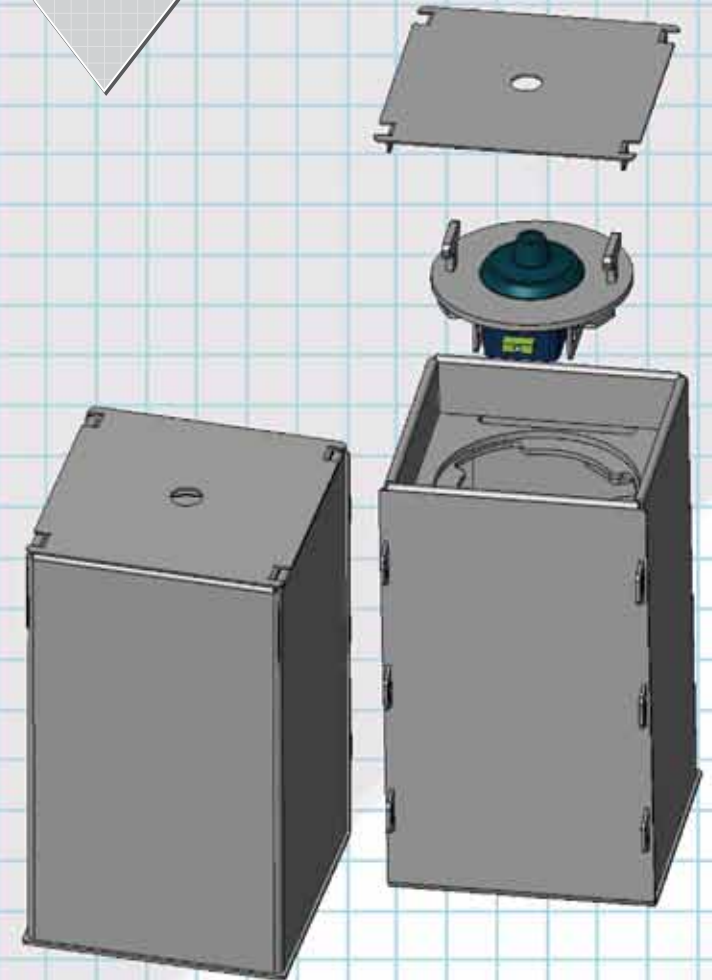

SECURIFORT
INC

- ◆ **Maximum security at an affordable price**
- ◆ **C Rated door**
- ◆ **UL listed group II lock**
- ◆ **Anti-fishing deposit slot**

Floor Safe
1" steel door

FS-C080812-slot

SPECIFICATIONS:

- FRONT FRAME BUILT IN 1/4" THICK SOLID STEEL.
- DOOR MADE OF 1" THICK SOLID STEEL.
- THE MECHANISM IS PROTECTED BY A HARD PLATE 1/4" THICK.
- THE MECHANISM IS ALSO PROTECTED BY A 3 WHEEL COMBINATION LOCK.
- FLOOR COVER INCLUDED.
- CUBIC CAPACITY: 640 CU IN.
- APPROX WEIGHT: 34 LBS.
- COLOR: CHARCOAL GREY.

SECURIFORT
INC

*FLOOR SAFE
1" STEEL DOOR*

FS-C080812-SLOT

www.securifort.com