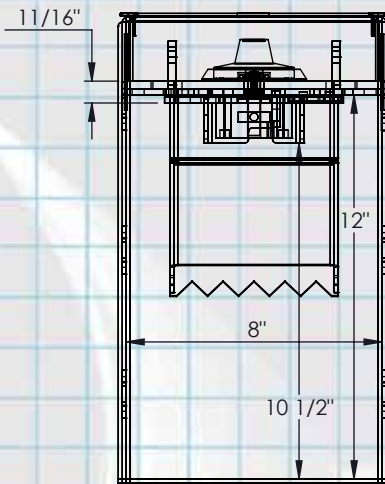

*FLOOR SAFE
1" STEEL DOOR*

FS-C080812-SLOT

www.securifort.com