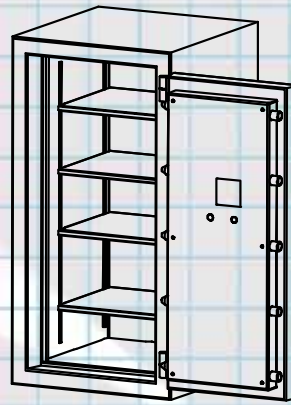

SECURIFORT
INC

- ❖ **Ultimate protection on 6 sides**
- ❖ **Exceed UL standards**
- ❖ **TRTL rated mechanism**

Tool Resistant Safe
TL-30x6
CS-L63

CONSTRUCTION:

- ◆ BODY AND DOOR 3 1/2" THICK.

MECHANISM:

- ◆ MECHANISM WITH 1" Ø MASSIVE STAINLESS STEEL BOLTS AND 2 AUTOMATIC RELOCKING SYSTEMS.
- ◆ LOCK PROTECTED BY A 3/8" TH. HARD PLATE.
- ◆ S&G GR2M 3 WHEEL COMBO LOCK.

FINISH:

- ◆ HIGH QUALITY PAINT WITH ANTI-RUST TREATMENT.

SECURIFORT
INC

TOOL RESISTANT SAFE
TL-30X6

MODELS	DOOR SWING	
	"A"	"B"
CS-0181812-L630	44 1/2"	45 1/2"
CS-0221817-L630	49"	45 1/2"
CS-0261817-L630	49"	45 1/2"
CS-0382220-L630	56 1/2"	53 1/2"
CS-0382620-L630	60 1/2"	61 1/2"
CS-0502220-L630	56 1/2"	53 1/2"
CS-0502620-L630	60 1/2"	61 1/2"
CS-0622220-L630	56 1/2"	53 1/2"
CS-0673120-L630	66 1/2"	71"
CS-0673620-L630	71 1/2"	81"
CS-0673626-L630	77 1/2"	81"
CS-0723620-L630	71 1/2"	81"
CS-0723626-L630	77 1/2"	81"
CS-0803626-L630	77 1/2"	81"
CS-0805226-L630	93 1/2"	113"