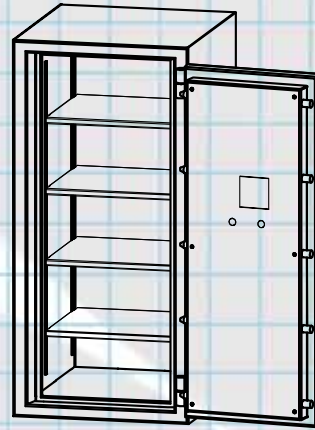

SECURIFORT
INC

- ◆ **Tool Resistant**
- ◆ **UL Safe composite**
- ◆ **Bank level at an affordable price**

**UL Listed
Tool Resistant
TL-15 Safe**

CS-L15

CONSTRUCTION:

◆ BODY AND DOOR 2 1/2" THICK.

MECHANISM:

◆ MECHANISM WITH 1" Ø MASSIVE STAINLESS STEEL BOLTS AND 2 AUTOMATIC RELOCKING SYSTEMS.

◆ LOCK PROTECTED BY A 3/8" TH. HARD PLATE & LARGE ARMOR GLASS.

◆ S&G GR2M 3 WHEEL COMBO LOCK.

FINISH:

◆ HIGH QUALITY PAINT WITH ANTI-RUST TREATMENT.

SECURIFORT
INC

*TL-15 UL SAFE
COMPOSITE*

MODELS	DOOR SWING	
	"A"	"B"
CS-M181812-L15	40 3/4"	42 3/4"
CS-M191417-L15	41 1/4"	34 3/4"
CS-M221817-L15	45 1/4"	42 3/4"
CS-M261817-L15	45 1/4"	42 3/4"
CS-M382220-L15	52 3/4"	50 1/2"
CS-M382620-L15	56 3/4"	58 1/2"
CS-M502220-L15	52 3/4"	50 1/2"
CS-M502620-L15	56 3/4"	58 1/2"
CS-M622220-L15	52 3/4"	50 1/2"
CS-M673120-L15	61 3/4"	68 1/2"
CS-M673626-L15	72 3/4"	78 1/2"
CS-M723626-L15	72 3/4"	78 1/2"