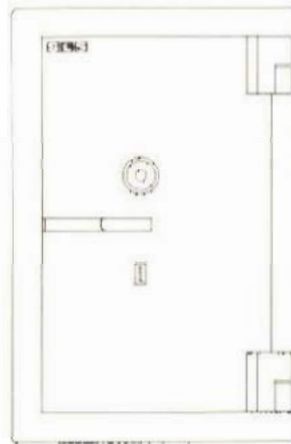

SLS

CASH SAFES

2500 RANGE

Minimum dimension for drawer withdrawal

Total depth of safe with door open

	A	B
Size 1814	12" 305 mm	45" 1144 mm
Size 2316	13" 330mm	49½" 1258mm
Size 3520	16" 407mm	56½" 1435mm
Size 5020	16" 407mm	56½" 1435mm

DIMENSIONS

MODEL	INTERNAL SIZES			EXTERNAL SIZES			WT
	H.	W.	D.	H.	W.	D.	
S.L.S.2500							
1814	18½" 470mm	14½" 369mm	13" 330mm	28" 712mm	24" 610mm	24½" 623mm	11½ cwt 583 Kg
2316	23" 585mm	16" 407mm	16" 407mm	32½" 826mm	25½" 648mm	27½" 700mm	15 cwt 762 Kg
3520	35" 890mm	20" 508mm	19" 483mm	44½" 1130mm	29½" 750mm	30½" 775mm	28 cwt 1422 Kg
5020	50" 1270mm	20" 508mm	19" 483mm	59½" 1510mm	29½" 750mm	30¼" 775mm	39 cwt 1982 Kg

Add 2½" (64mm) for Total depth over handle.