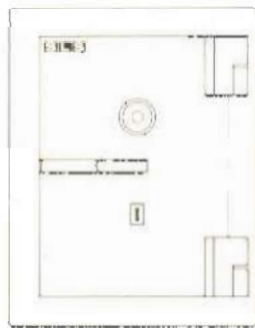

SLS

CASH SAFES

2500 RANGE

Minimum dimension for drawer withdrawal

Total depth of safe with door open

	A	B
Size 1814	12" 305 mm	45" 1144 mm
Size 2316	13" 330mm	49½" 1258mm
Size 3520	16" 407mm	56½" 1435mm
Size 5020	16" 407mm	56½" 1435mm

DIMENSIONS

MODEL	INTERNAL SIZES			EXTERNAL SIZES			WT
	H.	W.	D.	H.	W.	D.	
S.L.S.2500							
1814	18½" 470mm	14½" 369mm	13" 330mm	28" 712mm	24" 610mm	24½" 623mm	11½ cwt 583 Kg
2316	23" 585mm	16" 407mm	16" 407mm	32½" 826mm	25½" 648mm	27½" 700mm	15 cwt 762 Kg
3520	35" 890mm	20" 508mm	19" 483mm	44½" 1130mm	29½" 750mm	30½" 775mm	28 cwt 1422 Kg
5020	50" 1270mm	20" 508mm	19" 483mm	59½" 1510mm	29½" 750mm	30¼" 775mm	39 cwt 1982 Kg

Add 2½" (64mm) for Total depth over handle.