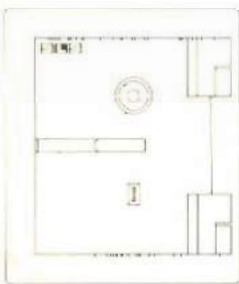

SLS

CASH SAFES

2500 RANGE

Minimum dimension for drawer withdrawal

Total depth of safe with door open

	A	B
Size 1814	12" 305 mm	45" 1144 mm
Size 2316	13" 330mm	49½" 1258mm
Size 3520	16" 407mm	56½" 1435mm
Size 5020	16" 407mm	56½" 1435mm

DIMENSIONS

MODEL	INTERNAL SIZES			EXTERNAL SIZES			WT
	H.	W.	D.	H.	W.	D.	
S.L.S.2500							
1814	18½" 470mm	14½" 369mm	13" 330mm	28" 712mm	24" 610mm	24½" 623mm	11½ cwt 583 Kg
2316	23" 585mm	16" 407mm	16" 407mm	32½" 826mm	25½" 648mm	27½" 700mm	15 cwt 762 Kg
3520	35" 890mm	20" 508mm	19" 483mm	44½" 1130mm	29½" 750mm	30½" 775mm	28 cwt 1422 Kg
5020	50" 1270mm	20" 508mm	19" 483mm	59½" 1510mm	29½" 750mm	30¼" 775mm	39 cwt 1982 Kg

Add 2½" (64mm) for Total depth over handle.