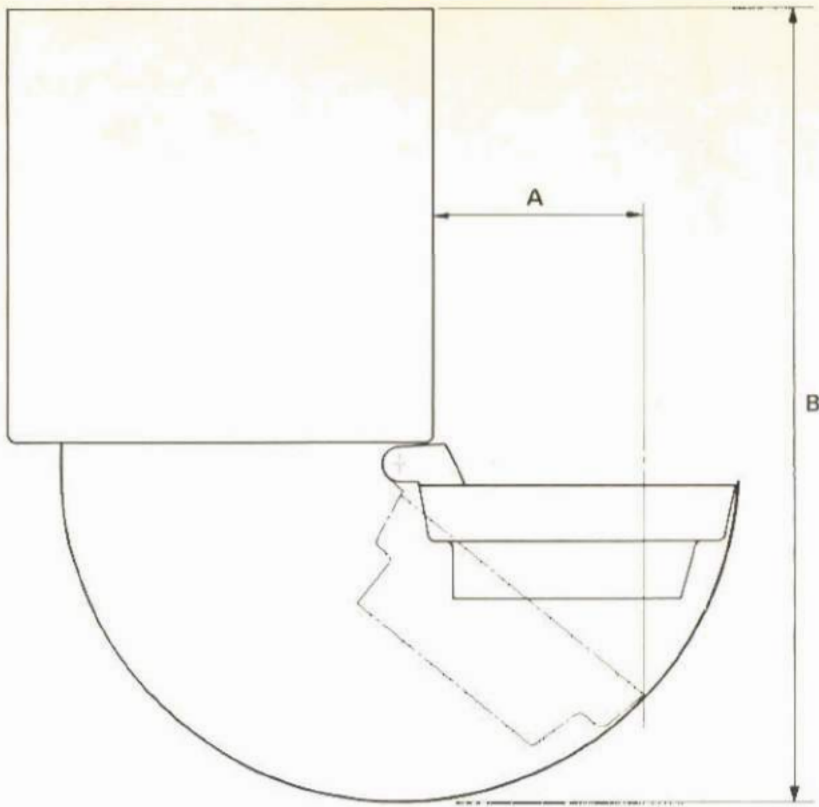

SLS

CASH SAFES

2500 RANGE

Minimum dimension for drawer withdrawal

Total depth of safe with door open

	A	B
Size 1814	12" 305 mm	45" 1144 mm
Size 2316	13" 330mm	49½" 1258mm
Size 3520	16" 407mm	56½" 1435mm
Size 5020	16" 407mm	56½" 1435mm

DIMENSIONS

MODEL	INTERNAL SIZES			EXTERNAL SIZES			WT
	H.	W.	D.	H.	W.	D.	
S.L.S.2500							
1814	18½" 470mm	14½" 369mm	13" 330mm	28" 712mm	24" 610mm	24½" 623mm	11½ cwt 583 Kg
2316	23" 585mm	16" 407mm	16" 407mm	32½" 826mm	25½" 648mm	27½" 700mm	15 cwt 762 Kg
3520	35" 890mm	20" 508mm	19" 483mm	44½" 1130mm	29½" 750mm	30½" 775mm	28 cwt 1422 Kg
5020	50" 1270mm	20" 508mm	19" 483mm	59½" 1510mm	29½" 750mm	30¼" 775mm	39 cwt 1982 Kg

Add 2½" (64mm) for Total depth over handle.