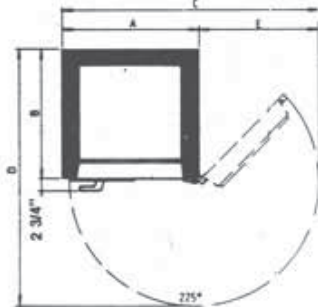

DIMENSIONS AND WEIGHTS

MODEL	INTERNAL			EXTERNAL			Shvs. inc.	Cubic ft.	Wgt. lbs.
	HEIGHT	WIDTH	DEPTH	HEIGHT	WIDTH	DEPTH			
Size 220	13 3/4"	19"	14 1/2"	21 1/2"	27"	24 1/2"	—	3.0	810
Size 225	21 1/2"	19"	14 1/2"	29 1/2"	27"	24 1/2"	1	3.4	1232
Size 230	35 1/2"	19"	14 1/2"	43 1/2"	27"	24 1/2"	2	5.6	1980
Size 240	45 1/2"	24"	16 1/4"	53 1/4"	31 3/4"	26 1/4"	3	10.0	2904
Size 250	59"	24"	16 1/4"	67"	31 3/4"	26 1/4"	4	13.0	3560
Size 260	73"	27 1/2"	20"	80 3/4"	35 1/2"	30"	5	23.0	3982
Size 280*	73"	51 1/4"	20"	80 3/4"	59"	30"	5 + (cup'd)	42.6	5896
Size 2100*	73"	64 1/4"	20"	80 3/4"	72"	30"	5 + (cup'd)	53.4	6556

Add 2" to external depth for hinge and lock protrusions.
* Double door versions

DOOR SWING PROJECTIONS

Model	A	B	C	D	E
TKK-220	27"	23 3/4"	50 1/2"	48 3/4"	23 3/4"
TKK-225	27"	23 3/4"	50 1/2"	48 3/4"	23 3/4"
TKK-230	27"	23 3/4"	50 1/2"	48 3/4"	23 3/4"
TKK-240	31 3/4"	25 1/2"	59 3/4"	55 1/4"	28 1/2"
TKK-250	31 3/4"	25 1/2"	59 3/4"	55 1/4"	28 1/2"
TKK-260	35 1/2"	29 1/2"	70"	70 3/4"	32 1/4"

Model	A	B	C	D	E	F
TKK-280	59"	29 1/4"	114"	56 1/4"	29 3/4"	27 3/4"
TKK-2100	72"	29 1/4"	99 1/4"	67 1/4"	36"	34"