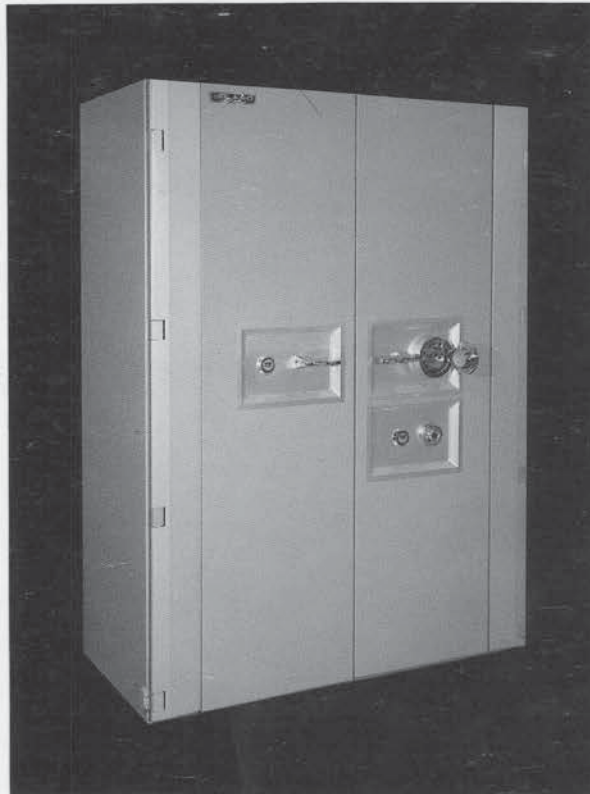

**Kaso combines strength with beauty**

**TKK Treasury Safe  
UL TL 30**

** KASO**

# DIMENSIONS AND WEIGHTS

MODEL	INTERNAL			EXTERNAL			Shvs. inc.	Cubic ft.	Wgt. lbs.
	HEIGHT	WIDTH	DEPTH	HEIGHT	WIDTH	DEPTH			
Size 220	13 3/4"	19"	14 1/2"	21 1/2"	27"	24 1/2"	—	3.0	810
Size 225	21 1/2"	19"	14 1/2"	29 1/2"	27"	24 1/2"	1	3.4	1232
Size 230	35 1/2"	19"	14 1/2"	43 1/2"	27"	24 1/2"	2	5.6	1980
Size 240	45 1/2"	24"	16 1/4"	53 1/4"	31 3/4"	26 1/4"	3	10.0	2904
Size 250	59"	24"	16 1/4"	67"	31 3/4"	26 1/4"	4	13.0	3560
Size 260	73"	27 1/2"	20"	80 3/4"	35 1/2"	30"	5	23.0	3982
Size 280*	73"	51 1/4"	20"	80 3/4"	59"	30"	5 + (cup'd)	42.6	5896
Size 2100*	73"	64 1/4"	20"	80 3/4"	72"	30"	5 + (cup'd)	53.4	6556