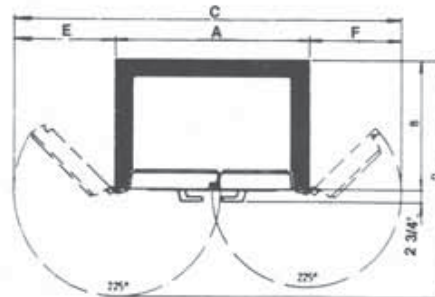

# DIMENSIONS AND WEIGHTS

MODEL	INTERNAL			EXTERNAL			Shvs. inc.	Cubic ft.	Wgt. lbs.
	HEIGHT	WIDTH	DEPTH	HEIGHT	WIDTH	DEPTH			
Size 220	13 3/4"	19"	14 1/2"	21 1/2"	27"	24 1/2"	—	3.0	810
Size 225	21 1/2"	19"	14 1/2"	29 1/2"	27"	24 1/2"	1	3.4	1232
Size 230	35 1/2"	19"	14 1/2"	43 1/2"	27"	24 1/2"	2	5.6	1980
Size 240	45 1/2"	24"	16 1/4"	53 1/4"	31 3/4"	26 1/4"	3	10.0	2904
Size 250	59"	24"	16 1/4"	67"	31 3/4"	26 1/4"	4	13.0	3560
Size 260	73"	27 1/2"	20"	80 3/4"	35 1/2"	30"	5	23.0	3982
Size 280*	73"	51 1/4"	20"	80 3/4"	59"	30"	5 + (cup'd)	42.6	5896
Size 2100*	73"	64 1/4"	20"	80 3/4"	72"	30"	5 + (cup'd)	53.4	6556

Add 2" to external depth for hinge and lock protrusions.  
\* Double door versions

Model	A	B	C	D	E	F
TKK-280	59"	29 1/4"	114"	56 1/4"	29 3/4"	27 3/4"
TKK-2100	72"	29 1/4"	99 1/4"	67 1/4"	36"	34"

Distributed by:

In line with our policy to provide the best in security, KASO reserves the right to incorporate any improvements and alter any specifications without prior notice.