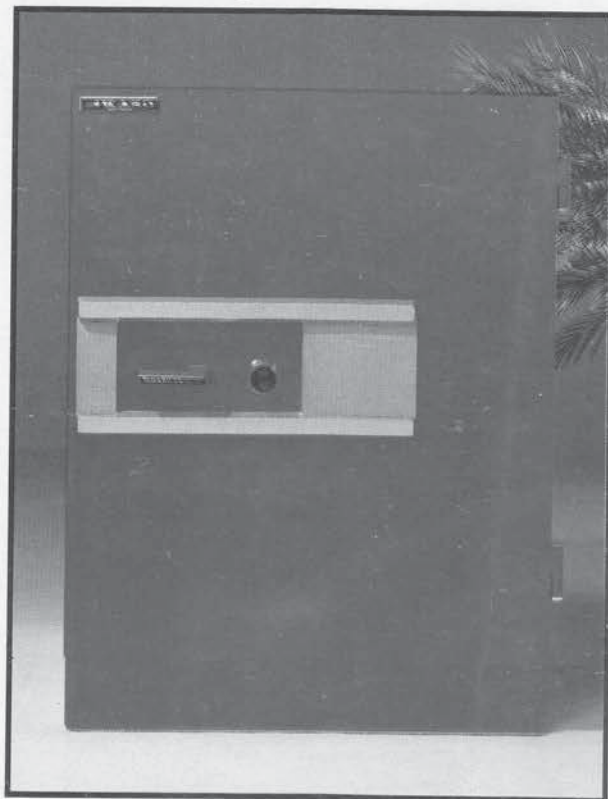

**Professional protection with the**

**Kaso Data Safe**

 **KASO OY**

Kaso Data Safes are equipped inside with hole sliders, on which all inner fittings can be fastened simply and safely without tools.

The distance between the holes is 7.5 mm (19/64") (= 1 raster)