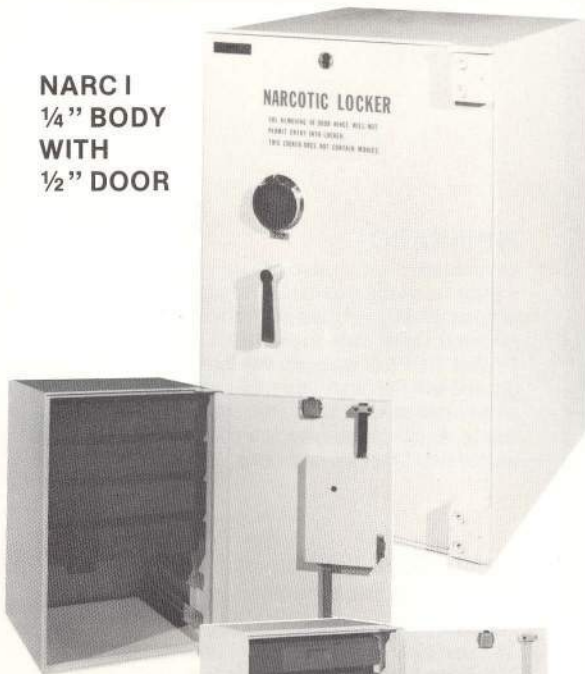

Gary

NARCOTICS SECURITY SYSTEMS

NARC I
1/4" BODY
WITH
1/2" DOOR

NARC II
1/2" BODY
WITH
1" DOOR
OPTIONAL
INTERIOR

- **Body** of 1/4" or 1/2" steel continuously welded with bottom rear of unit slightly rounded to facilitate sliding unit into position.
- **Door** of 1/2" or 1" steel equipped with U.L. Group II million combination key change combination lock with built-in re-lock and external re-lock triggered to the combination lock. Door also equipped with a "Best" 7 pin tumbler and spring bolt day lock. Door bolt work consists of three 3/8" by 1" steel locking bolts with chrome finish and drive resistant features *plus* a continuous dead bolt on the hinge side.
- Left swing doors optional extra.
- **Interior.** Standard interior consists of 4 full suspension pullout and tilt-up removable drawers of 18 gauge steel with recessed drawer pulls front and rear. Each drawer equipped with one full depth front to rear divider on 1" centers designed specifically for narcotics storage. Standard unit is equipped with suspension slides for six drawers to allow rearranging of existing drawers *or* addition of two extra drawers. These may be deleted and permanent fixed storage added as an optional extra. Also standard are two (2) 1/2" anchor holes with 3/8" x 1-1/2" lag screws for anchoring the unit to a base or to the floor.
- **Color** white exterior with light gray interior