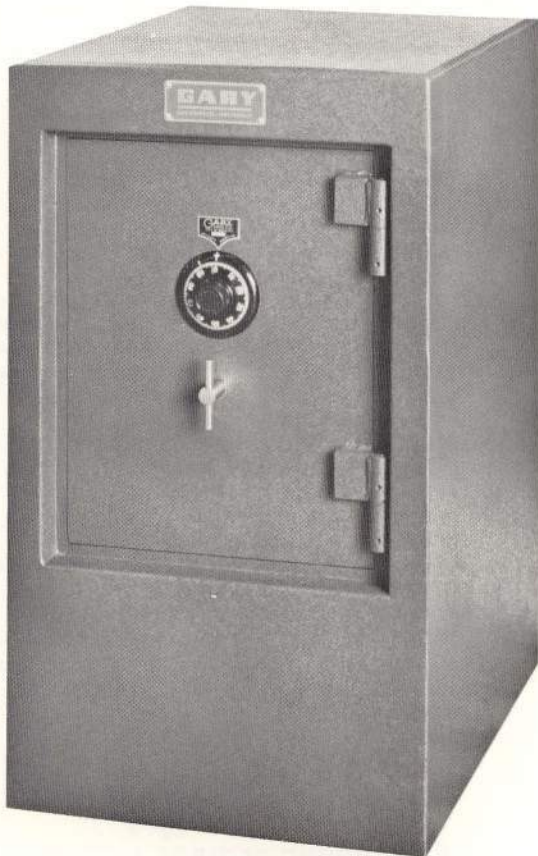

Drawers for above units 18-7/8" x 19-3/16" x 4"

Prices on Page 3 of our Price List.

SERVICE AND DEPENDABILITY WITH

Gary

mini-NARC

MINI-NARC II

MINI-NARC I

Designed for minimum narcotics storage requirements without sacrificing protection. This safe features the construction of larger units but requires a very small amount of space. Body is constructed of 1/2" steel with a 1" thick steel door equipped with three locking bolts, U.L. Group II lock and relocking device with a full length dead bolt on the hinge side. An anchor hole can be provided at no charge. As an optional extra, this unit can be provided with welded steel flanges for anchoring.

MINI-NARC II

Small Narcotics safe for limited storage.

Features:

1/2" steel body and 1" thick door with three locking bolts, U.L. Group II lock and relocking devices. Unit installed in steel clad concrete block. Includes shelf stripping for optional adjustable shelves.