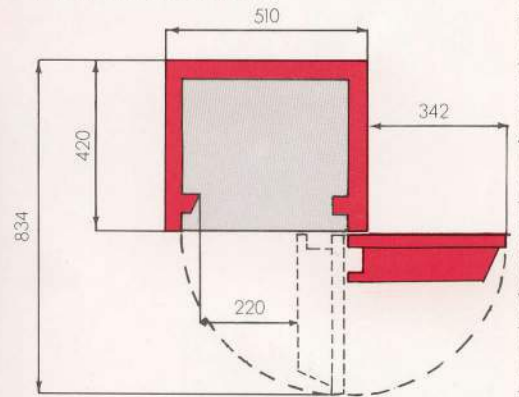

FICHET-BAUCHE

JN 20 SAFE

Door and body defensive thickness : 65 mm (2 1/2").

Door mounted on external adjusting hinges. Door opens 180°.

Locking: 8 lever "Monopole" keylock. and "C2C" combination lock.

Boltwork: 2 moving bolts on leading edge of door, 1 bottom moving bolt, continuous dog bolt.

Base fixing: facilities provided.

external dimensions			internal dimensions			volume	weight
H	W	D	H	W	D		
14 1/4"	20"	17 5/8"	9"	15"	9"	0.7 cu.ft	3.1 cwt
360 mm	510 mm	448 mm	230 mm	380 mm	229 mm		

Overall dimensions (mm)