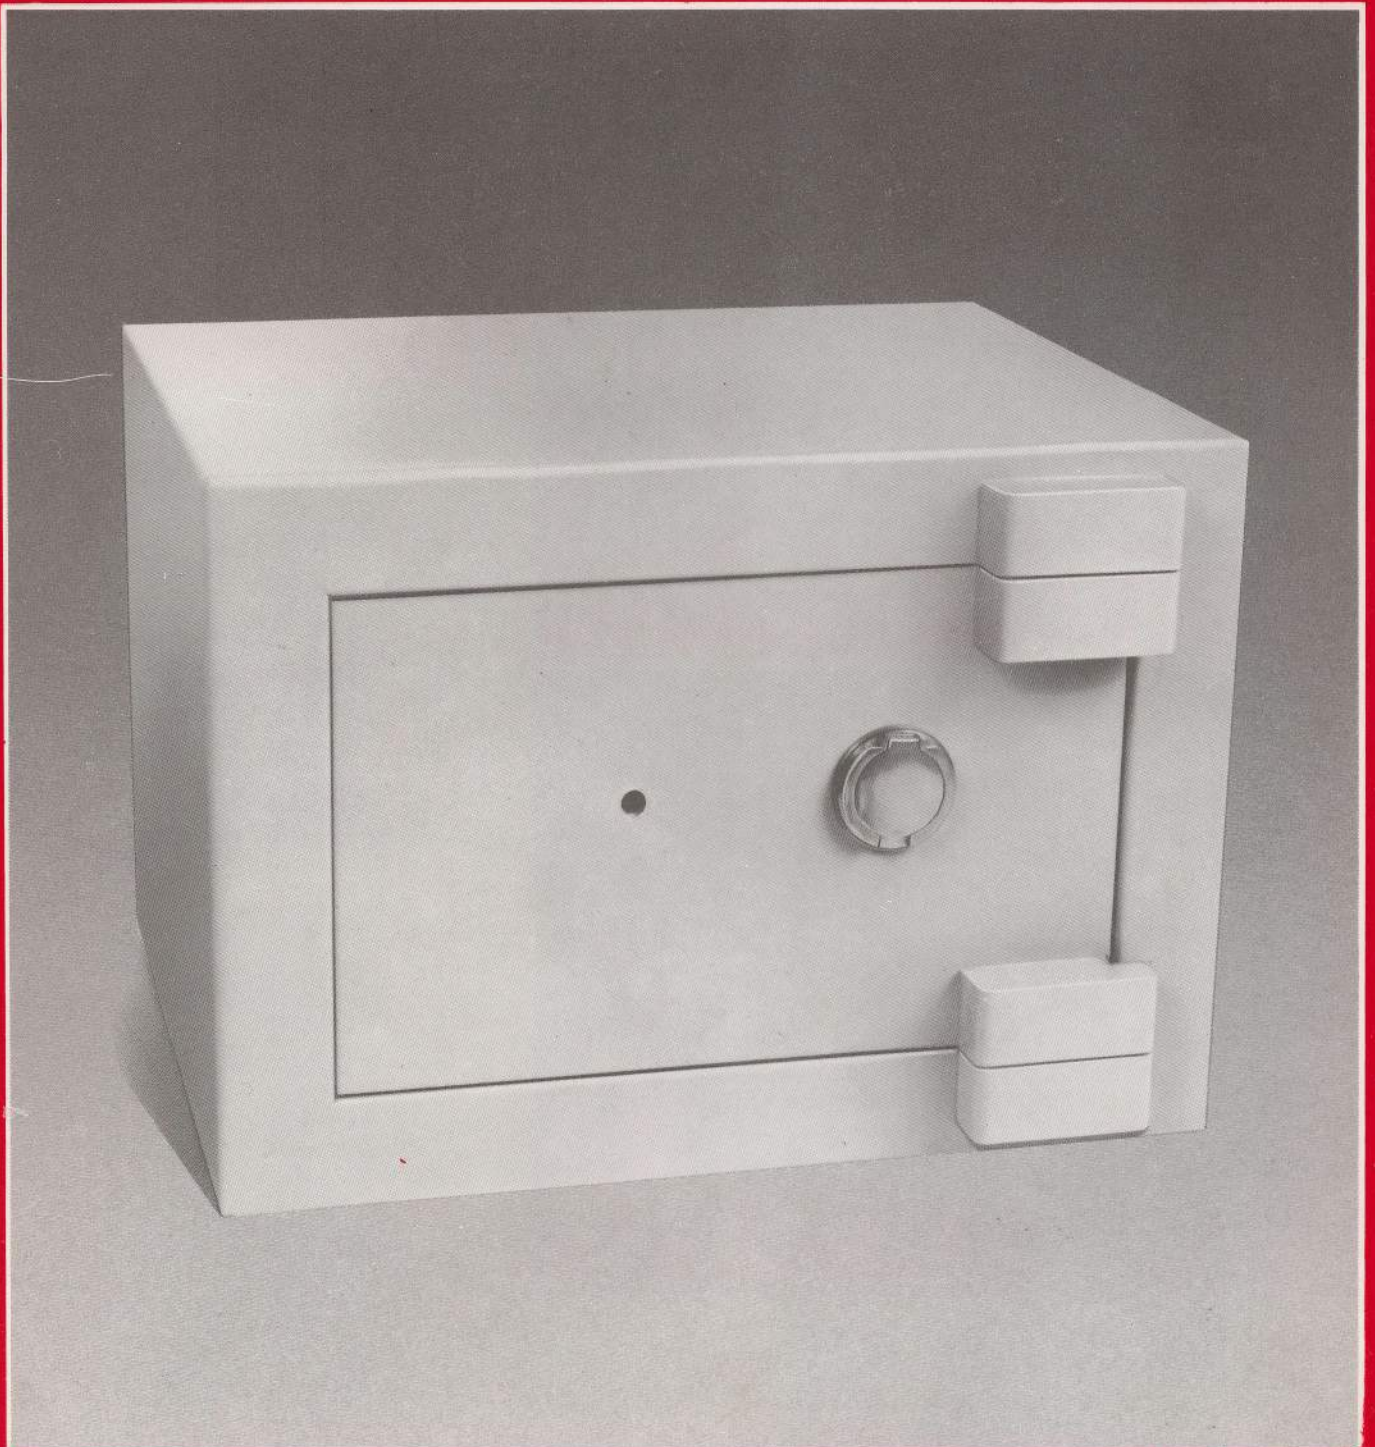

FICHET-BAUCHE

JN 20 SAFE

Door and body defensive thickness : 65 mm (2 1/2").

Door mounted on external adjusting hinges. Door opens 180°.

Locking: 8 lever "Monopole" keylock. and "C2C" combination lock.

Boltwork: 2 moving bolts on leading edge of door, 1 bottom moving bolt, continuous dog bolt.

Base fixing: facilities provided.

external dimensions			internal dimensions			volume	weight
H	W	D	H	W	D		
14 1/4"	20"	17 5/8"	9"	15"	9"	0.7 cu.ft	3.1 cwt
360 mm	510 mm	448 mm	230 mm	380 mm	229 mm		

Overall dimensions (mm)