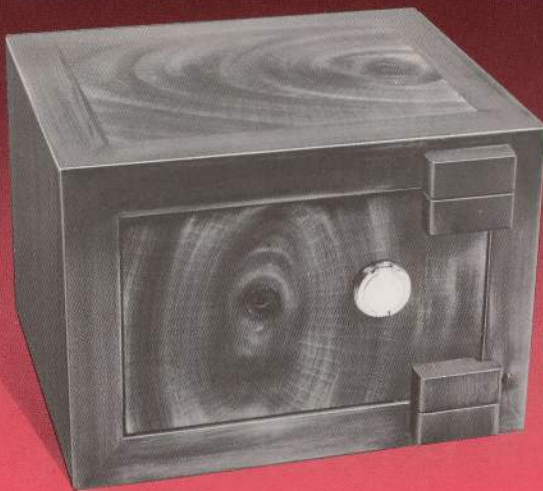

FICHET-BAUCHE

JN 20 SAFE

Door and body defensive thickness : 65 mm (2 1/2").

Door mounted on external adjusting hinges. Door opens 180°.

Locking: 8 lever "Monopole" keylock. and "C2C" combination lock.

Boltwork: 2 moving bolts on leading edge of door, 1 bottom moving bolt, continuous dog bolt.

Base fixing: facilities provided.

external dimensions			internal dimensions			volume	weight
H	W	D	H	W	D		
14 1/4"	20"	17 5/8"	9"	15"	9"	0.7 cu.ft	3.1 cwt
360 mm	510 mm	448 mm	230 mm	380 mm	229 mm		

Overall dimensions (mm)