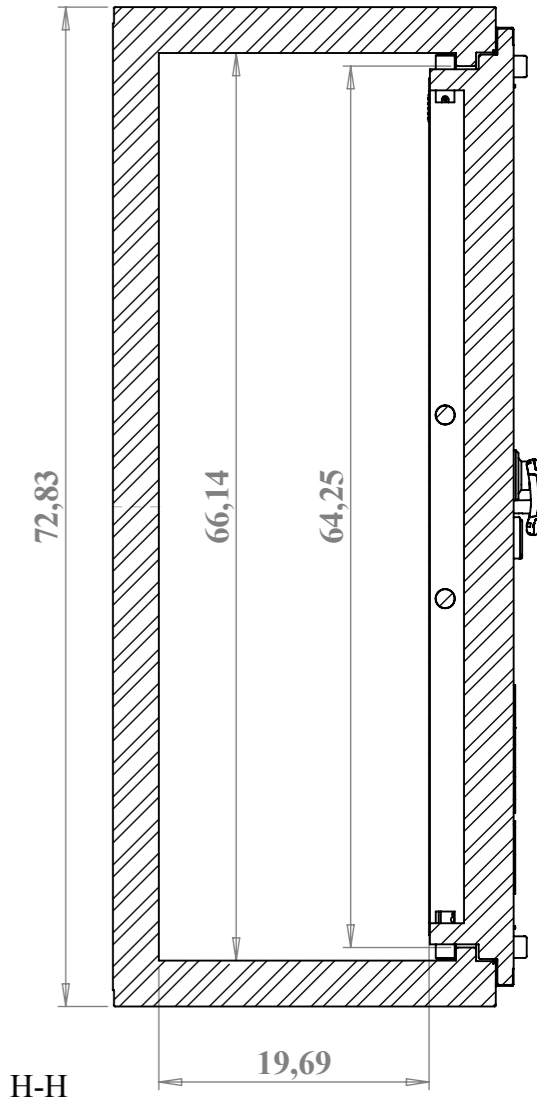

I-I (1 : 15)

G-G

H-H

F-F

D	-	-
C	-	-
B	-	-
<i>Warning! Modifications only in Bazancourt</i>		
Part	CHUBBSAFES Model 6652EX (1139)	Material
Product	CERTIFIED SAFE (EMPIRE SAFE)	Finishing
 <i>For a safer world®</i>		General tolerance
		Scale : 1/14 
Drawing by : C.Baron Creation date : 07/06/2010		A3: 38 96 071 A