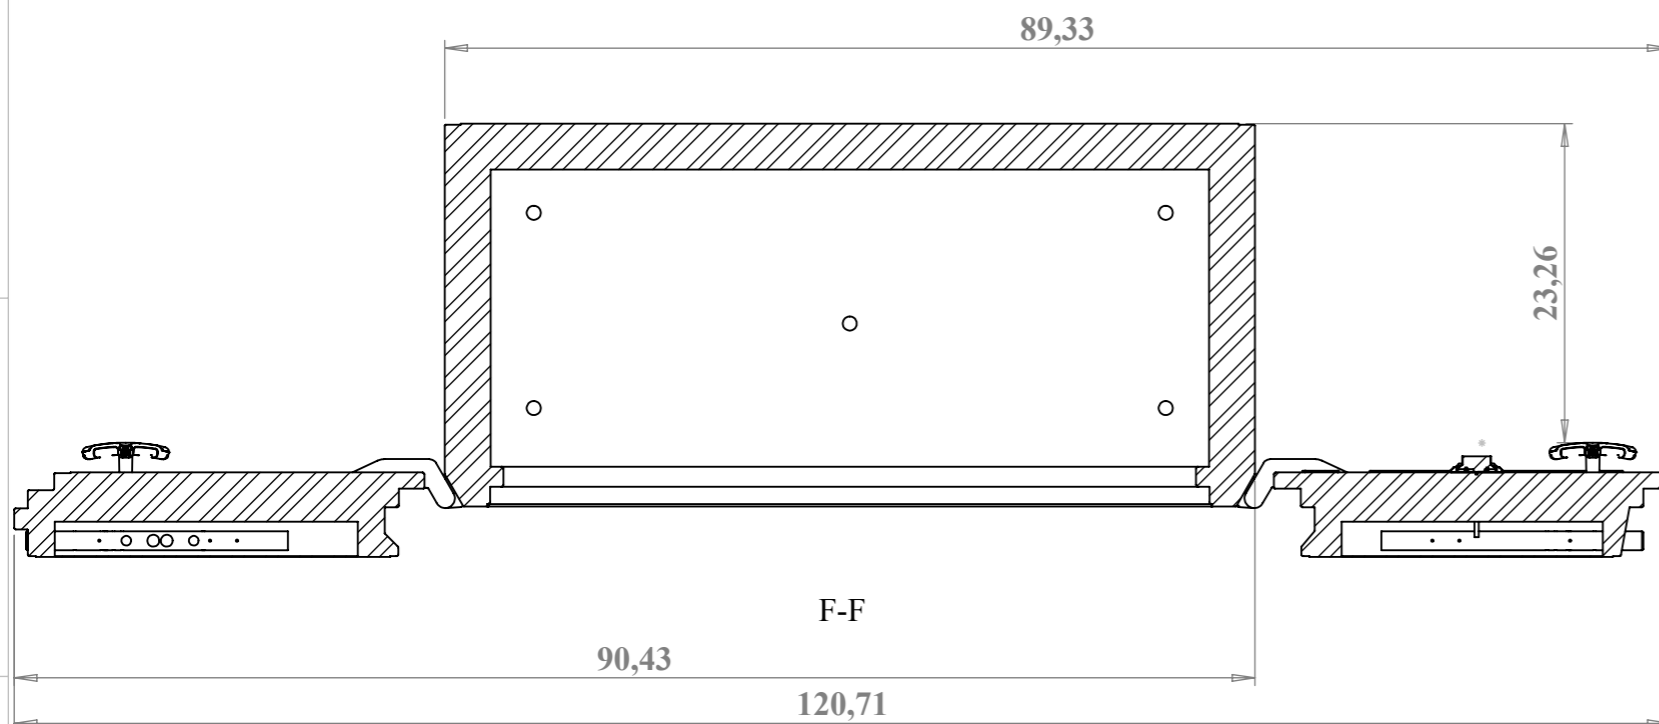

I-I (1 : 15)

G-G

H-H

F-F

D	-	-
C	-	-
B	-	-
<i>Warning! Modifications only in Bazancourt</i>		
Part	CHUBBSAFES Model 6652EX (1139)	Material
Product	CERTIFIED SAFE (EMPIRE SAFE)	Finishing
 <i>For a safer world®</i>		General tolerance
		Scale : 1/14 
Drawing by : C.Baron Creation date : 07/06/2010		A3: 38 96 071 A