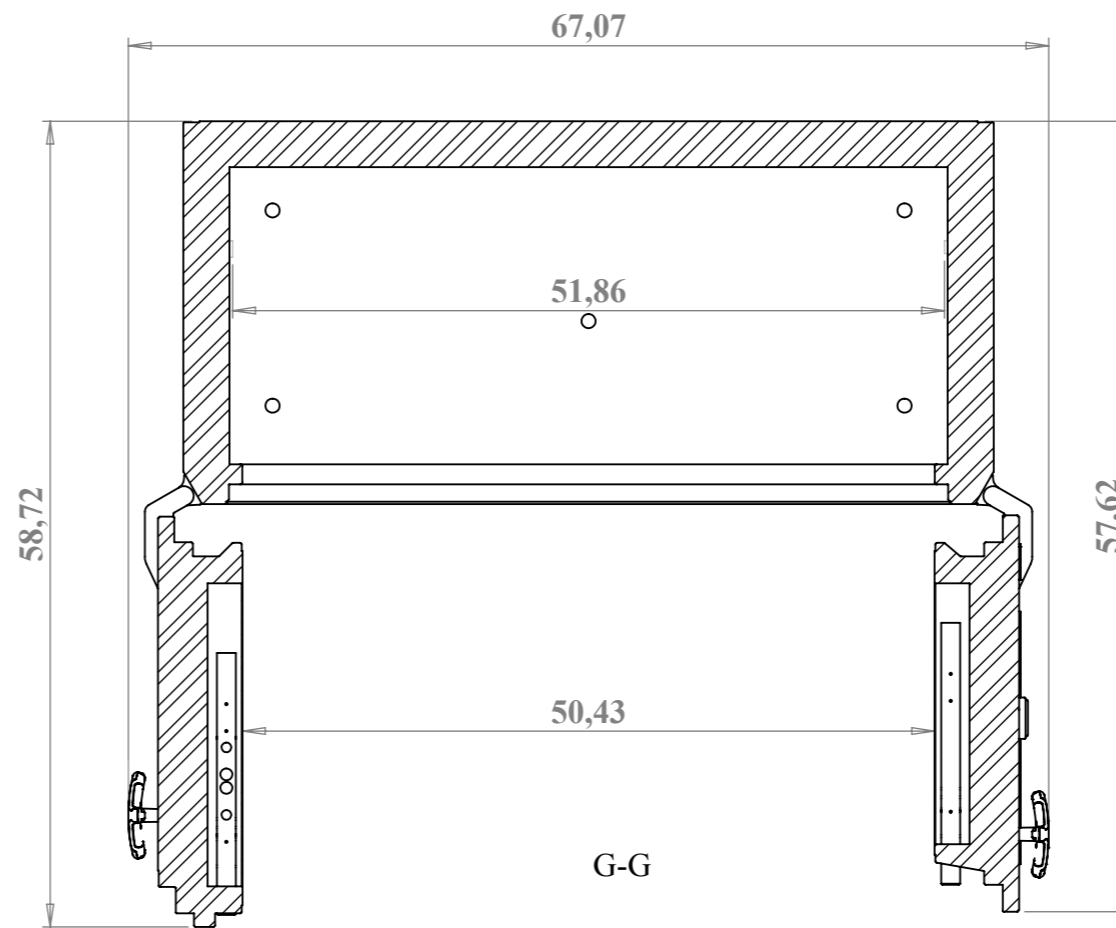

I-I (1 : 15)

G-G

H-H

F-F

D	-	-
C	-	-
B	-	-
<i>Warning! Modifications only in Bazancourt</i>		
Part	CHUBBSAFES Model 6652EX (1139)	Material
Product	CERTIFIED SAFE (EMPIRE SAFE)	Finishing
 <i>For a safer world®</i>		General tolerance
		Scale : 1/14 
Drawing by : C.Baron Creation date : 07/06/2010		A3: 38 96 071 A